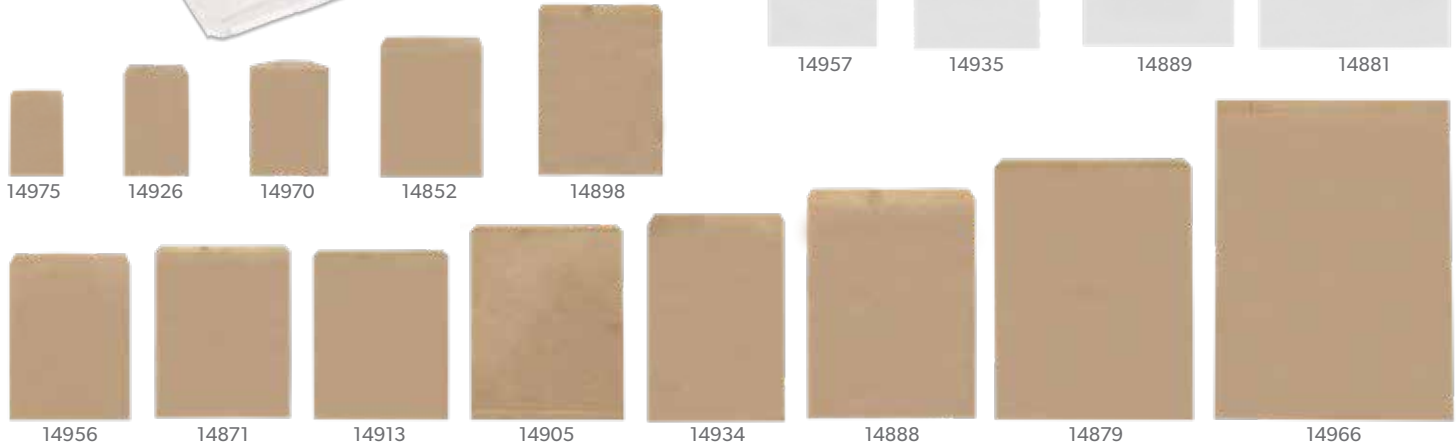

Merchandise Bags

Item#	UPC	Paper	Dimensions (in.)	Basis Weight (lbs.)	Bale Pack	Pack Config.	Bales/Pallet	Ti/Hi	Bale Weight (lbs.)	Bale Dimensions L x W x H (in.)	Cubic (in.)	Load Dimensions (in.)
14927	079594149273	White	6.25 x 9.25	30	1000	3000	24	12 x 2	29	12.32 x 11.32 x 20.64	1.67	45.28 x 36.96 x 46.78
14853	079594148535	White	8.5 x 11	30	1000	2000	28	7 x 4	30	20.32 x 13.32 x 9.64	1.51	46.69 x 40.64 x 43.56
14899	079594148993	White	10 x 13	30	1000	1000	40	10 x 4	21	15.82 x 11.32 x 11.64	1.21	47.46 x 38.46 x 52.06
14872	079594148726	White	12 x 15	30	1000	1000	30	10 x 3	29	18.32 x 9.32 x 13.39	1.32	46.6 x 36.64 x 46.42
14906	079594149068	White	15 x 18	30	500	500	30	6 x 5	21	20.82 x 15.82 x 5.64	1.08	47.46 x 41.64 x 33.2
14957	079594149570	White	10 x 2 x 15	30	500	1000	24	12 x 2	28	17.32 x 9.07 x 21.14	1.92	45.37 x 43.71 x 47.28
14935	079594149358	White	12 x 3 x 18	30	500	500	30	6 x 5	22	21.32 x 13.32 x 8.64	1.42	42.64 x 39.96 x 48.7
14889	079594148894	White	14 x 3 x 21	30	500	500	25	5 x 5	28	24.82 x 14.82 x 8.14	1.73	49.64 x 39.64 x 46.2
14881	079594148818	White	17 x 4 x 24	30	500	500	20	4 x 5	39	27.32 x 19.32 x 8.64	2.64	46.64 x 46.64 x 48.7
14975	079594149754	Dubl Life®	5 x 7.5	30	1000	4000	32	8 x 4	26	22.32 x 11.32 x 11.14	1.63	45.28 x 44.64 x 50.06
14926	079594149266	Dubl Life	6.25 x 9.25	30	1000	3000	24	12 x 2	29	12.32 x 11.32 x 20.64	1.67	45.28 x 36.96 x 46.78
14970	079594149709	Dubl Life	7.5 x 10.5	30	1000	2000	25	5 x 5	26	22.32 x 15.32 x 8.64	1.71	45.96 x 37.64 x 48.7
14852	079594148528	Dubl Life	8.5 x 11	30	1000	2000	28	7 x 4	30	20.32 x 13.32 x 9.64	1.51	46.96 x 40.64 x 43.56
14898	079594148986	Dubl Life	10 x 13	30	1000	1000	40	10 x 4	21	15.82 x 11.32 x 11.64	1.21	47.46 x 38.46 x 52.06
14956	079594149563	Dubl Life	10 x 2 x 15	30	500	1000	24	12 x 2	28	17.32 x 9.07 x 21.14	1.92	45.37 x 43.71 x 47.28
14871	079594148719	Dubl Life	12 x 15	30	1000	1000	30	10 x 3	29	18.32 x 9.32 x 13.64	1.35	46.6 x 36.64 x 46.42
14913	079594149136	Dubl Life	13 X 15	30	500	1000	30	10 x 3	30	18.32 x 9.32 x 14.64	1.45	46.6 x 36.64 x 49.42
14905	079594149051	Dubl Life	15 x 18	30	500	500	30	6 x 5	21	20.82 x 15.82 x 5.64	1.08	47.46 x 41.64 x 33.2
14934	079594149341	Dubl Life	12 x 3 x 18	30	500	500	30	6 x 5	22	21.32 x 13.32 x 8.64	1.42	42.64 x 39.96 x 48.7
14888	079594148887	Dubl Life	14 x 3 x 21	30	500	500	25	5 x 5	28	24.82 x 14.82 x 8.14	1.73	49.64 x 39.64 x 46.2
14879	079594148795	Dubl Life	17 x 4 x 24	30	500	500	20	4 x 5	39	27.32 x 19.32 x 8.64	2.64	46.64 x 46.64 x 48.7
14966	079594149662	Dubl Life	22.5 x 7.5 x 30	40	125	125	16	2 x 8	23	34.32 x 23.82 x 4.64	2.20	47.64 x 34.32 x 42.62